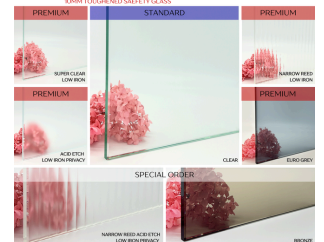

SHOWER SCREEN GLASS
10MM TOUGHENED SAFETY GLASS

GLASS

STANDARD

- Clear

PREMIUM

- Super Clear Low Iron
- Acid Etch Low Iron
- Narrow Reed Low Iron
- Euro Grey

SPECIAL ORDER

- Narrow Reed Acid Etch Low Iron | Bronze | Other glass available by request

PRODUCT GUARANTEE

CIVIC PIVOT 10MM SHOWER SCREEN COMPONENTS AND FRAMING ARE COVERED BY A 12 MONTH WARRANTY UNDER NORMAL RESIDENTIAL USE CONDITIONS.

OBLIGATION-FREE MEASURE & QUOTE

For more information on this product scan the QR code
Servicing Southeast Queensland and Northern NSW including Brisbane,
Gold Coast, Sunshine Coast, Ipswich, Byron Bay, Hervey Bay and Toowoomba.

☎ (07) 3441 7777

🌐 www.civicscreens.com.au

CIVIC | SHOWER SCREENS & WARDROBES