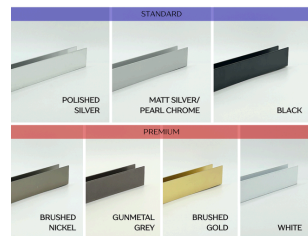

OPTIONS

HARDWARE

STANDARD

- Polished Silver
- Matt Silver
- Black

PREMIUM

- Brushed Nickel
- Gunmetal Grey
- Brushed Gold
- White

SPECIAL ORDER

- Rose Gold
- Bronze

SHOWER SCREEN HARDWARE
FRAMING CHANNELS

SHOWER SCREEN GLASS
10MM TOUGHENED SAFETY GLASS

GLASS

STANDARD

- Clear

PREMIUM

- Super Clear Low Iron
- Acid Etch Low Iron
- Narrow Reed Low Iron
- Euro Grey

SPECIAL ORDER