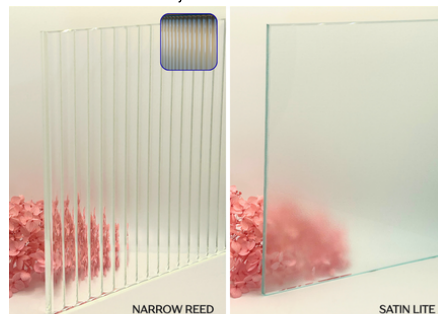

SAFETY

All Civic Textured Glass Splashbacks comply with AS 1288:2021, AS 2208:2023, and AS/NZS 5601.1.

Features include:

- Optional toughened glass
- Heat resistant and cooktop safe when installed to required clearance standards
- Durable textured surface with long-term stability
- Professionally installed for safe, lasting performance

OPTIONS TEXTURES

- Narrow Reed, Low Iron
- Satin Lite, Low Iron

PAINT - COLOUR MATCH

- Australian Colour Standards
- Australian Dulux Colours

METALLIC FINISHES

PREMIUM

- Metallic Silver
- Metallic Pearl
- Metallic Copper
- Mini Sparkle

SUIT YOUR STYLE

Civic's Textured Splashbacks offer a contemporary alternative to flat glass, adding subtle detail and dimension while remaining durable, hygienic, and easy to maintain.

A fantastic choice for kitchens, bathrooms, laundries, offices, retail and hospitality!